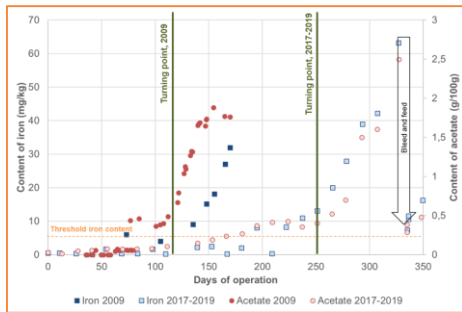

LAUNCH

The Issue

The Brains

Universities and research centres

- TNO innovation for life
- SINTEF
- The University of Sheffield
- NTNU
- Los Alamos NATIONAL LABORATORY EST. 1943
- THE UNIVERSITY of EDINBURGH
- TEXAS The University of Texas at Austin