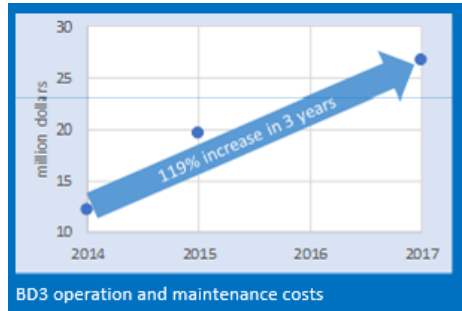

LAUNCH

The Issue

The Brains

Universities and research centres

- TNO innovation for life
- SINTEF
- The University of Sheffield
- NTNU
- Los Alamos NATIONAL LABORATORY EST. 1943
- THE UNIVERSITY of EDINBURGH
- TEXAS The University of Texas at Austin